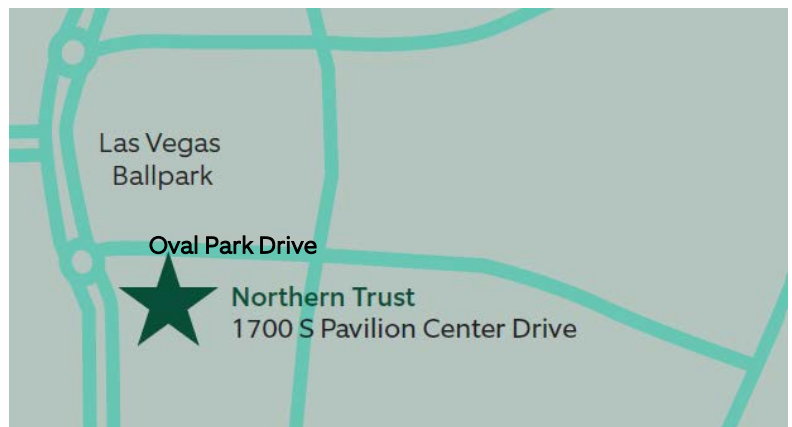

## PARKING GARAGE ACCESS

Our parking garage is accessible from Oval Park Drive (see image below).

1. Enter off of Oval Park Drive and look for the Visitor Parking signage on the garage
2. Take a ticket from the parking kiosk and bring it to your appointment
3. Upon entering the garage, you will be on the 3<sup>rd</sup> level. There is one space reserved for Northern Trust on this level: 353
4. Go down the ramp to the 2<sup>nd</sup> level for more reserved space options: 266, 267, 268
5. Once parked, look for the elevator bay and go to the lower level
6. Go across the walkway towards the building
7. Place your hand on the sensor to open the doors
8. Use the electronic pad at the elevators to go to the 6th floor